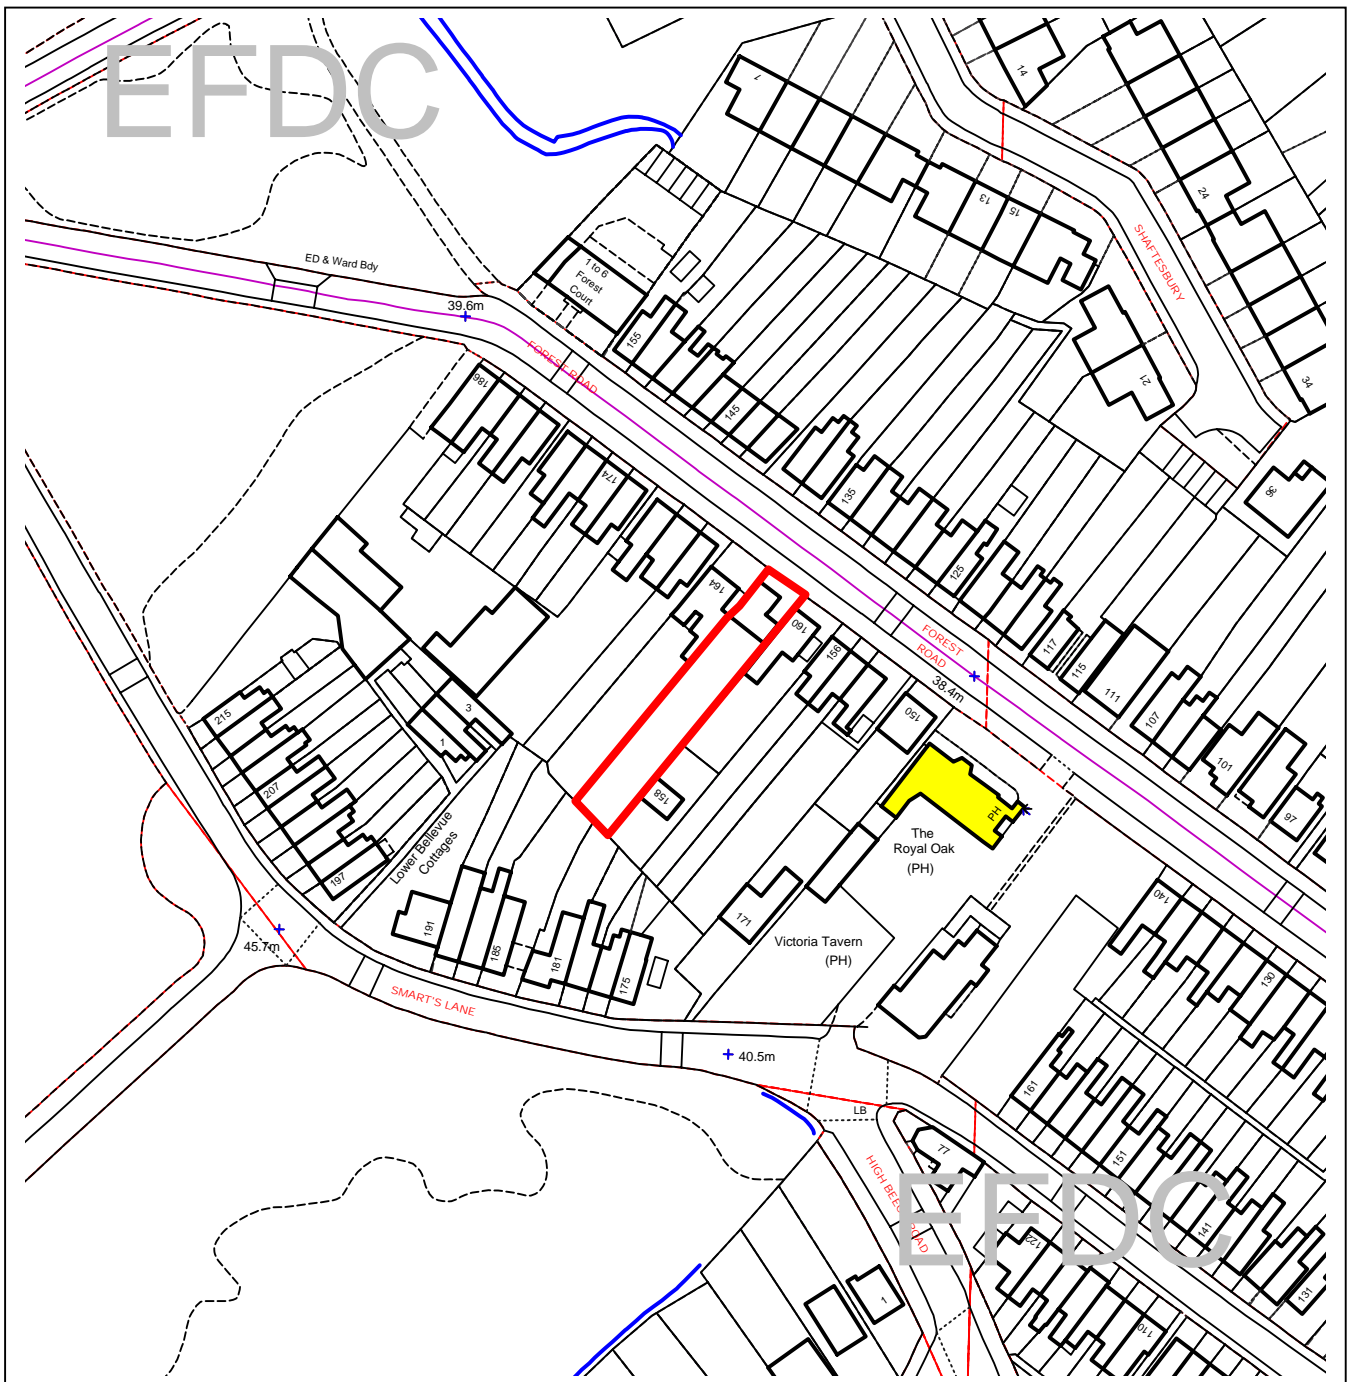

Epping Forest District Council

District Development Control Committee

The material contained in this plot has been reproduced from an Ordnance Survey map with the permission of the Controller of Her Majesty's Stationery. (c) Crown Copyright. Unauthorised reproduction infringes Crown Copyright and may lead to prosecution or civil proceedings.

EFDC licence No.100018534

Agenda Item Number:	12
Application Number:	EPF/1909/08
Site Name:	162 Forest Road, Loughton, IG10 1EG
Scale of Plot:	1/1250